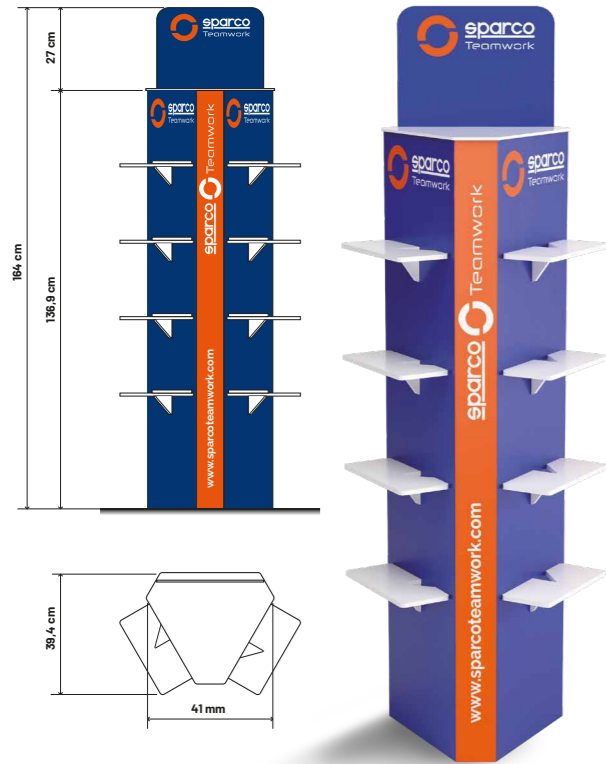

POP TOOLS

POP TOOLS FOR SHOES AND FLYERS

TOTEM

SELF-STAND DISPLAY. Light and durable material, suitable to show 8 shoe models and a pair of shoes on the crown.